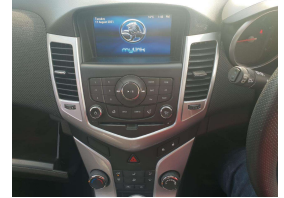

2014 Holden Cruze EQUIPE HB 1.8 AT

VEHICLE INFORMATION

Cash Price

Includes GST,
Registration &
Licensing

$13,990

Finance may be available on this vehicle. Ask one of our friendly staff for more information.

Gain peace of mind with Mechanical Breakdown Insurance. Ask us how.

Body

5 door, 5 DOOR HATCH BACK

Odometer

51,863 km

Engine

1796 cc

Fuel Type

Petrol

Transmission

Automatic, Front Wheel

Wheels

-

VIN

6G1PD6EM7EL963853

Reg No.

HMC263

Ext Colour

White

History

NZ New, 1 owner

Seats

5 seats

Interior

-

Audio

-

Stock ID

3405

Exterior Features

- » 17" Alloy Wheels
- » Rear Wiper

Interior Features

- » AUDIO-4 speakers -Aux Input socket -M
- » Audio-Controls on Steering Column
- » Bluetooth system
- » Central Locking - Remote / keyless
- » Digital Instrument Display
- » Infotainment System

Mechanical Features

- » # STAYING IN CONTROL - Antilock (ABS)
- » 17" Factory Alloy Wheels
- » 3 Month 5000Kms MTA Assured Warrant
- » ABS Braking
- » Cruise control

Peter Midgley
motors Ltd

Peter Midgley Motors, Phone 03 366 8988, Email pmidgley@xtra.co.nz
368 Cashel Street, Christchurch 8011, New Zealand
<http://www.petermidgleymotors.co.nz/>