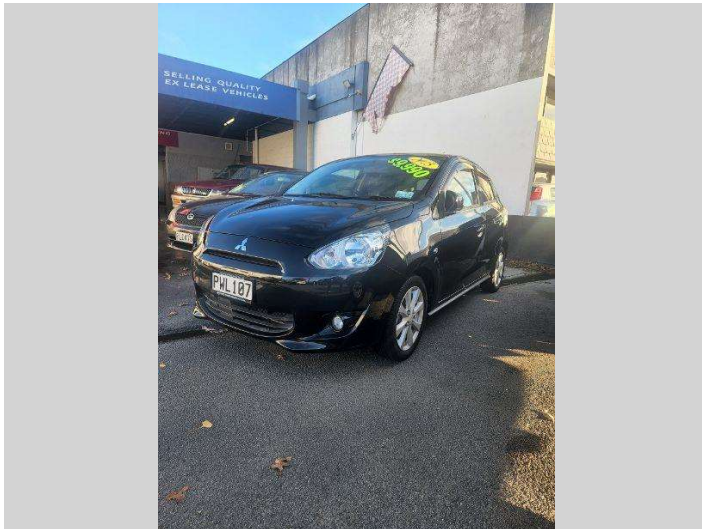

2015 Mitsubishi Mirage

Purchase Price

\$9,990

Includes GST, Registration & Licensing

Note: A Clean Car fee/rebate does not apply to this vehicle

Finance may be available on this vehicle. Ask one of our friendly staff for more information.

Gain peace of mind with Mechanical Breakdown Insurance. **Ask us how.**

Top features

- » 15" Factory Alloy Wheels
- » Air Conditioning
- » Airbags- Head 1st Row Seats (FRONT)
- » Electric Mirrors
- » Rear wiper washer
- » Spoiler Rear

Body Style

5 door, 5 DOOR HATCH BACK

Odometer

79,400 km

Engine

1190 cc

Fuel Type

Petrol

Transmission

CVT, Front Wheel

Wheels

Factory Alloys

VIN

7AT0CJ0AX22033988

Interior

Black