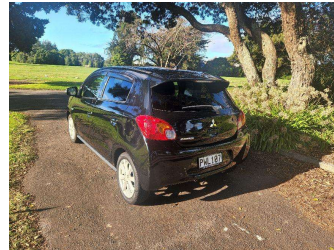

2015 Mitsubishi Mirage

Purchase Price

\$9,990

Includes GST, Registration & Licensing

Note: A Clean Car fee/rebate does not apply to this vehicle

Finance may be available on this vehicle. Ask one of our friendly staff for more information.

Body Style

5 door, 5 DOOR HATCH BACK

Odometer

79,400 km

Engine

1190 cc

Fuel Type

Petrol